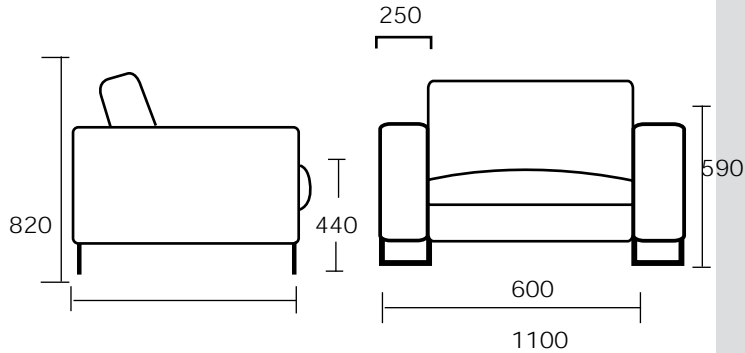

Ramses

Product guide

A sofa of truly regal proportions, held aloft by Italian designed 120mm high tensile aluminium frame legs.

Ramses is available as a chair, two, two-and-a-half or three seater, ottoman and chaise. The size of individual components can be custom built to suit your space requirements.