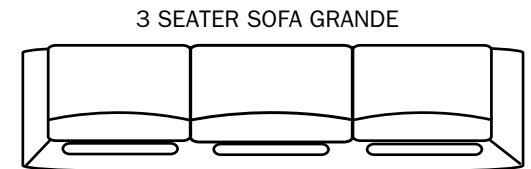

800 series

[Note: single arm units available for all sofas]

OTTOMANS
 [all 400 high – available 800x800, 1000x 1000 and 1000x1230]

Total length 2900 [also available without arms]
 (shown arms 2 x 240, seats 3 x 800)