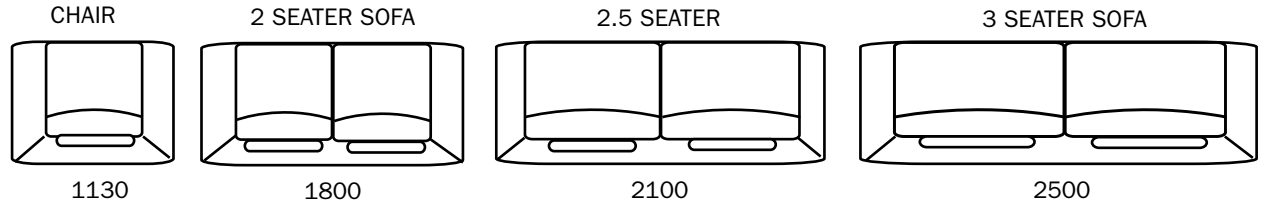

The back cushions feature detachable back support rolls which can be added or subtracted to suit individual support requirements.

Seat cushions can be large (1000x1000mm), standard (800x800mm) or even custom designed

800 series

[Note: single arm units available for all sofas]

OTTOMANS
 [all 400 high – available 800x800, 1000x 1000 and 1000x1230]

Total length 2900 [also available without arms]
 (shown arms 2 x 240, seats 3 x 800)