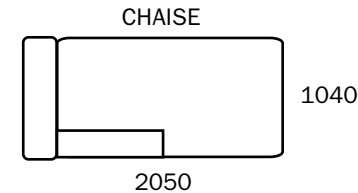

800 series

[Note: single arm units available for all sofas]

OTTOMANS
 [all 400 high – available 800x800, 1000x 1000 and 1000x1230]

Total length 2900 [also available without arms]
 (shown arms 2 x 240, seats 3 x 800)