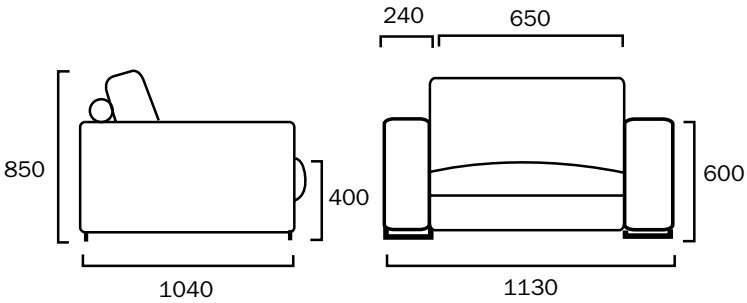

Loft

Product guide