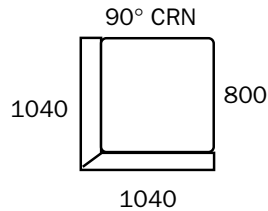

800 series

[Note: single arm units available for all sofas]

OTTOMANS
 [all 400 high – available 800x800, 1000x 1000 and 1000x1230]

Total length 2900 [also available without arms]
 (shown arms 2 x 240, seats 3 x 800)