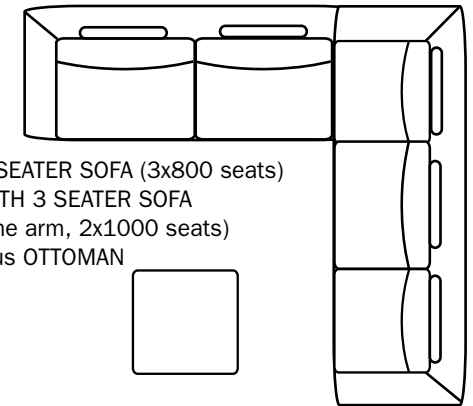

800 series

[Note: single arm units available for all sofas]

OTTOMANS
 [all 400 high – available 800x800, 1000x 1000 and 1000x1230]

Total length 2900 [also available without arms]
 (shown arms 2 x 240, seats 3 x 800)