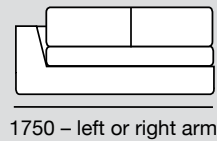

Linea

Product guide

Classic comfort and fine craftsmanship marry with contemporary design in the **Linea** sofa, which hovers above low, recessed legs. A strong yet subtle geometric stainless steel bar at the base of this range accentuates its floating presence.

The seat cushions combine various densities of 'Ultimate Comfort' and 'Indulgence' foams. The optional back

cushions (mix and match as you please) are filled with a feather and down quilt encapsulating a block of foam for good support, all enclosed in a heavy-duty fabric case.

While Sofa Establishment specialises in leather, this sofa can be made in a fabric of your choice.

Proudly made in Australia and guaranteed for ten years.

Choose from two, two and a half, three and king sofa

All seats are also available armless, with or without cushions

Ottomans

SOFA

ESTABLISHMENT

74A Belmore Road (North), Riverwood NSW 2210
www.sofaestablishment.com.au
p +61 (0)2 9533 5378 | m +61 (0)408 998 398
e info@sofaestablishment.com.au