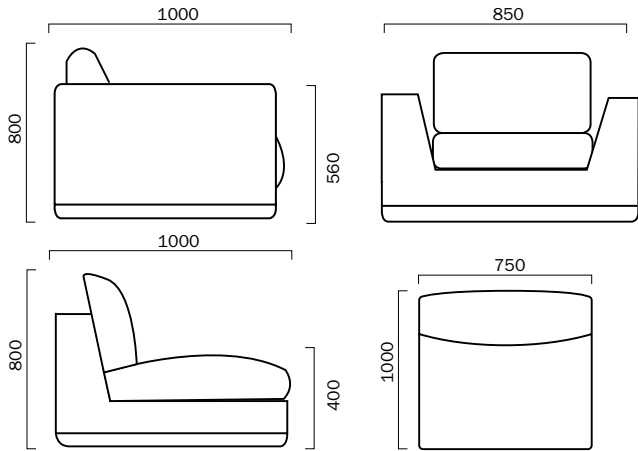

Linea

Product guide

Classic comfort and fine craftsmanship marry with contemporary design in the **Linea** sofa, which hovers above low, recessed legs. A strong yet subtle geometric stainless steel bar at the base of this range accentuates its floating presence.

The seat cushions combine various densities of 'Ultimate Comfort' and 'Indulgence' foams. The optional back

cushions (mix and match as you please) are filled with a feather and down quilt encapsulating a block of foam for good support, all enclosed in a heavy-duty fabric case.