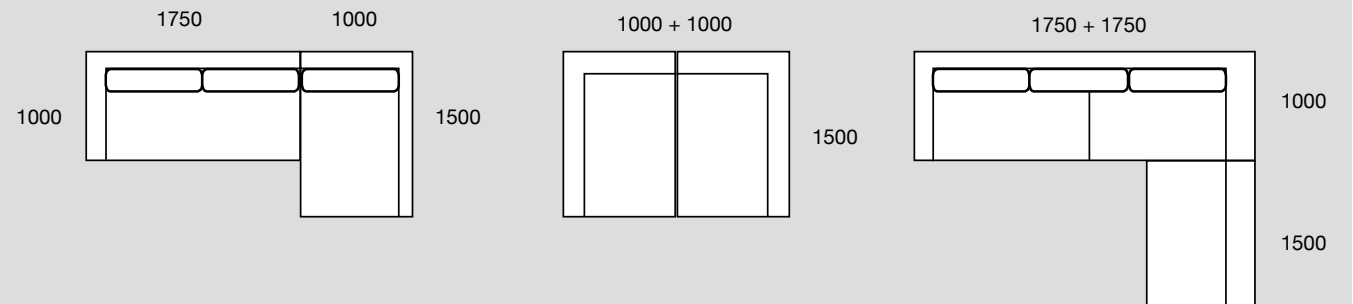

All seats are also available armless, with or without cushions

Ottomans

SOFA

ESTABLISHMENT

74A Belmore Road (North), Riverwood NSW 2210
www.sofaestablishment.com.au
 p +61 (0)2 9533 5378 | m +61 (0)408 998 398
 e info@sofaestablishment.com.au