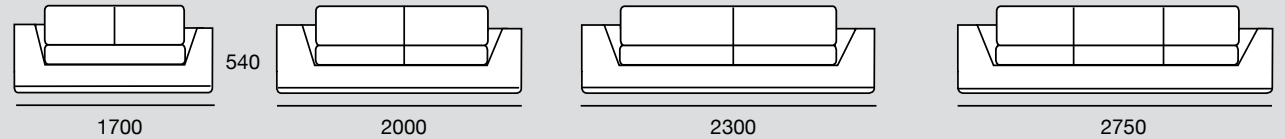

Linea

Product guide

Classic comfort and fine craftsmanship marry with contemporary design in the **Linea** sofa, which hovers above low, recessed legs. A strong yet subtle geometric stainless steel bar at the base of this range accentuates its floating presence.

The seat cushions combine various densities of 'Ultimate Comfort' and 'Indulgence' foams. The optional back

cushions (mix and match as you please) are filled with a feather and down quilt encapsulating a block of foam for good support, all enclosed in a heavy-duty fabric case.

While Sofa Establishment specialises in leather, this sofa can be made in a fabric of your choice.

Proudly made in Australia and guaranteed for ten years.

Choose from two, two and a half, three and king sofa

All seats are also available armless, with or without cushions

Ottomans

SOFA

ESTABLISHMENT

74A Belmore Road (North), Riverwood NSW 2210
www.sofaestablishment.com.au
p +61 (0)2 9533 5378 | m +61 (0)408 998 398
e info@sofaestablishment.com.au