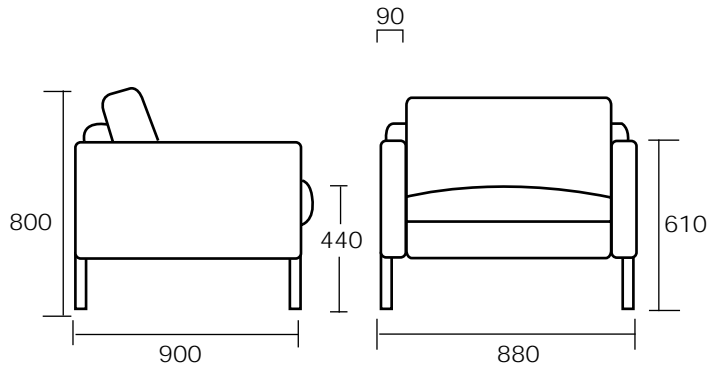

Firenze

Product guide

This elegant sofa is available as a chair, two, two-and-a-half seater, three seater, ottoman and chaise.

The Firenze features Italian designed high tensile chromed aluminium legs (150mm) and seat cushions artfully constructed from 'Ultimate Comfort' and 'Indulgence' foam products, overlaid with luscious 'Trevira' fibre quilts – resulting in the soft, casual look and feel