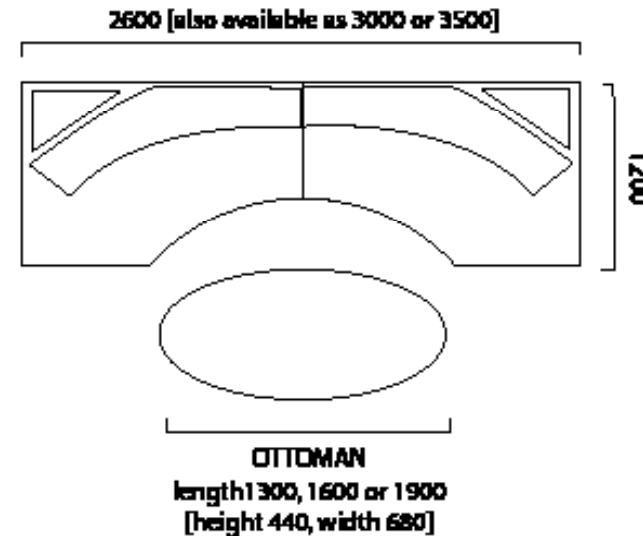

Available in three standard sizes, Cool can also be custom made for specific sites.

Proudly made in Australia and guaranteed for ten years.

Cool is unique in that whatever length sofa you choose it will always come in two sections so that the graceful arc is never distorted. Cool is offered in 2600mm, 3000mm and 3500mm lengths and can also be custom designed for site specific installation.