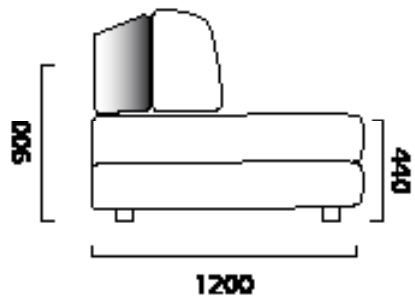

Cool

Product guide

Meet the new classic, Cool – a sofa that truly pushes the boundaries of comfort right out the door.

Clever design and meticulous attention to materials selection mean that this sumptuous sofa can deliver the same luxury and comfort in your living room as it will in alfresco areas outside.

Tough yet sophisticated, Cool's interior frame is constructed from robust marine-grade ply using only water resistant adhesives.

High density, all weather reticulated foams in both the seating cushions and the well supported backrest ensure that comfort is not compromised if you opt to enjoy this sofa outdoors.

Cool is an arresting piece well suited to centre stage, with interesting features on show from every angle, from the optional nested

ottoman to the fine detail of natural stone slabs inserted behind the headrest.

Depending on its destination, Cool can be covered in a range of leathers or fabrics. If you imagine Cool gracing your covered outdoor entertaining area, ask to see our range of extreme leathers and fabrics suitable for the rigours of external environments.

Available in three standard sizes, Cool can also be custom made for specific sites.

Proudly made in Australia and guaranteed for ten years.

Cool is unique in that whatever length sofa you choose it will always come in two sections so that the graceful arc is never distorted. Cool is offered in 2600mm, 3000mm and 3500mm lengths and can also be custom designed for site specific installation.