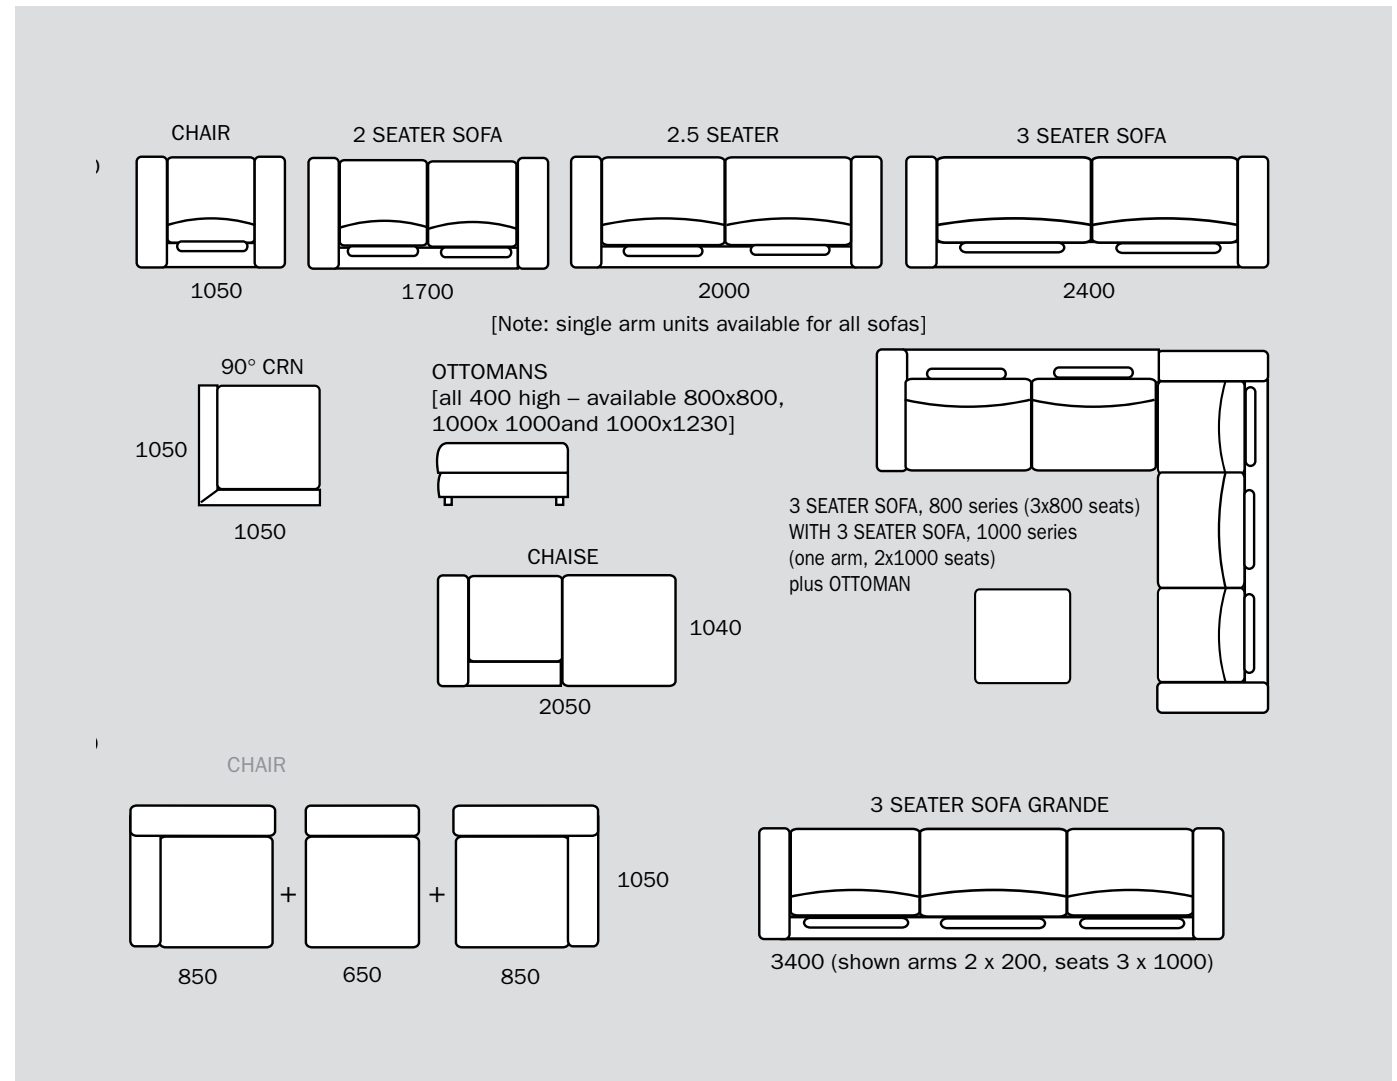

Candy

Product guide

Looking for maximum versatility and solid structural integrity? Choose Candy.

Candy mixes classic design with optimum space utilisation and supreme comfort.

Choose from a full modular system, with or without incorporated occasional tables. Conventional sofas and chairs with a choice of high or low backs are also available.

Candy offers many comfort-driven design features. In the low back version for example, back cushions feature detachable back support rolls which can be added or subtracted to suit individual support requirements.

Seat cushions can be large or small to suit your lifestyle and available space. Choose from

standard sizes (800 or 1000 series) or have the seat cushion size (including seat depth) custom designed.

This sophisticated lounge offers great comfort, combining modern technologies and techniques with premium materials, including our best luxurious feather and down filled cushioning.