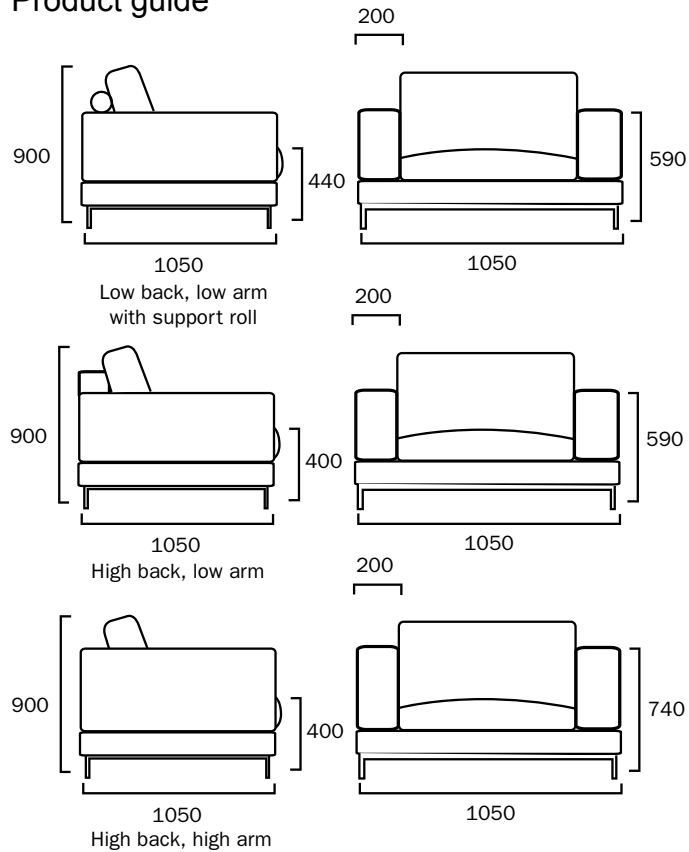

Candy

Product guide

Looking for maximum versatility and solid structural integrity? Choose Candy.

Candy mixes classic design with optimum space utilisation and supreme comfort.

Choose from a full modular system, with or without incorporated occasional tables. Conventional sofas and chairs with a choice of high or low backs are also available.

Candy offers many comfort-driven design features. In the low back version for example, back cushions feature detachable back support rolls which can be added or subtracted to suit individual support requirements.

Seat cushions can be large or small to suit your lifestyle and available space. Choose from

standard sizes (800 or 1000 series) or have the seat cushion size (including seat depth) custom designed.

This sophisticated lounge offers great comfort, combining modern technologies and techniques with premium materials, including our best luxurious feather and down filled cushioning.