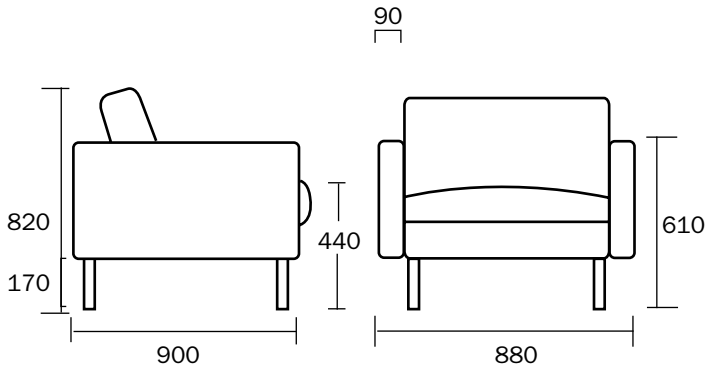

Broadway

Product guide

The Broadway is available as a chair, two or three seater, ottoman and chaise. The size of individual components can be custom built to suit your space requirements.

Set off by Italian designed high tensile chromed aluminium blade legs, this sofa's elegant lines are further enhanced by rich piping detail. Back cushions are filled with feathers and down (66%) with polyester hollow fibres (34%), enclosed in a special heavy-duty fabric