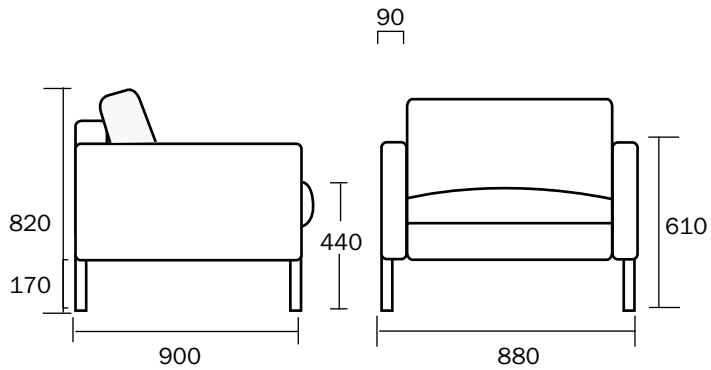

Belle

Product guide

Belle is available as a chair, two, two-and-a-half or three seater, ottoman and chaise. The size of individual components can be custom built to suit your space.

The sofa is set off by Italian high tensile 170mm chromed aluminium legs. Back and seat cushions are built for durability. Comfort is controlled by a central composite core