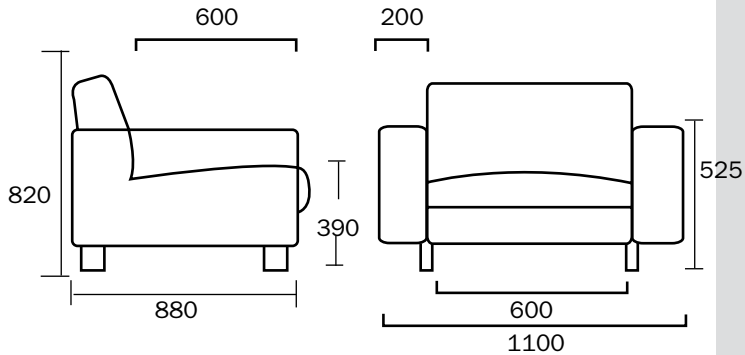

Estudio

Product guide

The low, floating, cushionless Estudio is perfect for those searching for an ultra modern minimalist look. The 600mm deep seat is heavily quilted. Comfort and durability are achieved via the thick, padded construction which incorporates an Enduro foam core overlaid with Indulgence slow release foams.