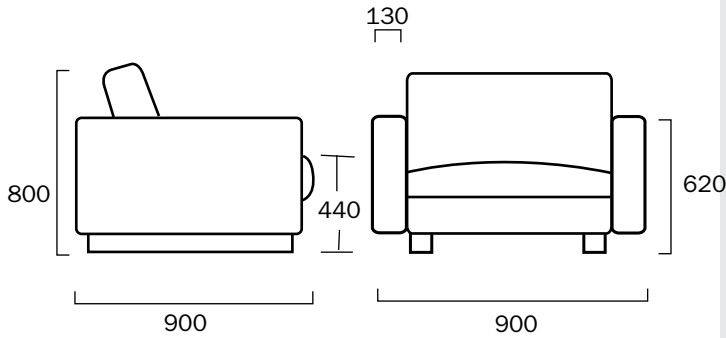

East

Product guide

The classic East sofa is set off by strong, 120mm high, 50mm wide sled style geometric legs in high tensile chromed aluminium.

The back cushions are comprised of a 100% feather quilt supported by a Central viscoelastic foam core, enclosed in a special heavy-duty fabric case. The seat cushions combine various densities of 'Ultimate Comfort' and 'Indulgence' foams.