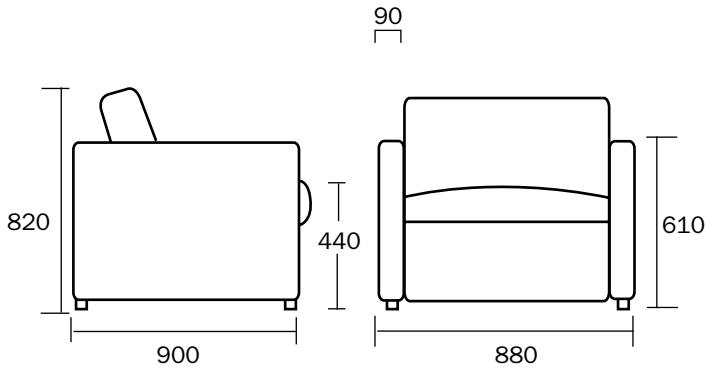

Cuadro

Product guide

Cuadro is available as a chair, two or three seater, ottoman and chaise. The size of individual components can be custom built to suit your space.

The sofa can be made with or without elegant piping and bolsters are optional. Back cushions are filled with feathers and down, enclosed in a special heavy-duty fabric case. Seat cushions are constructed from 'Ultimate